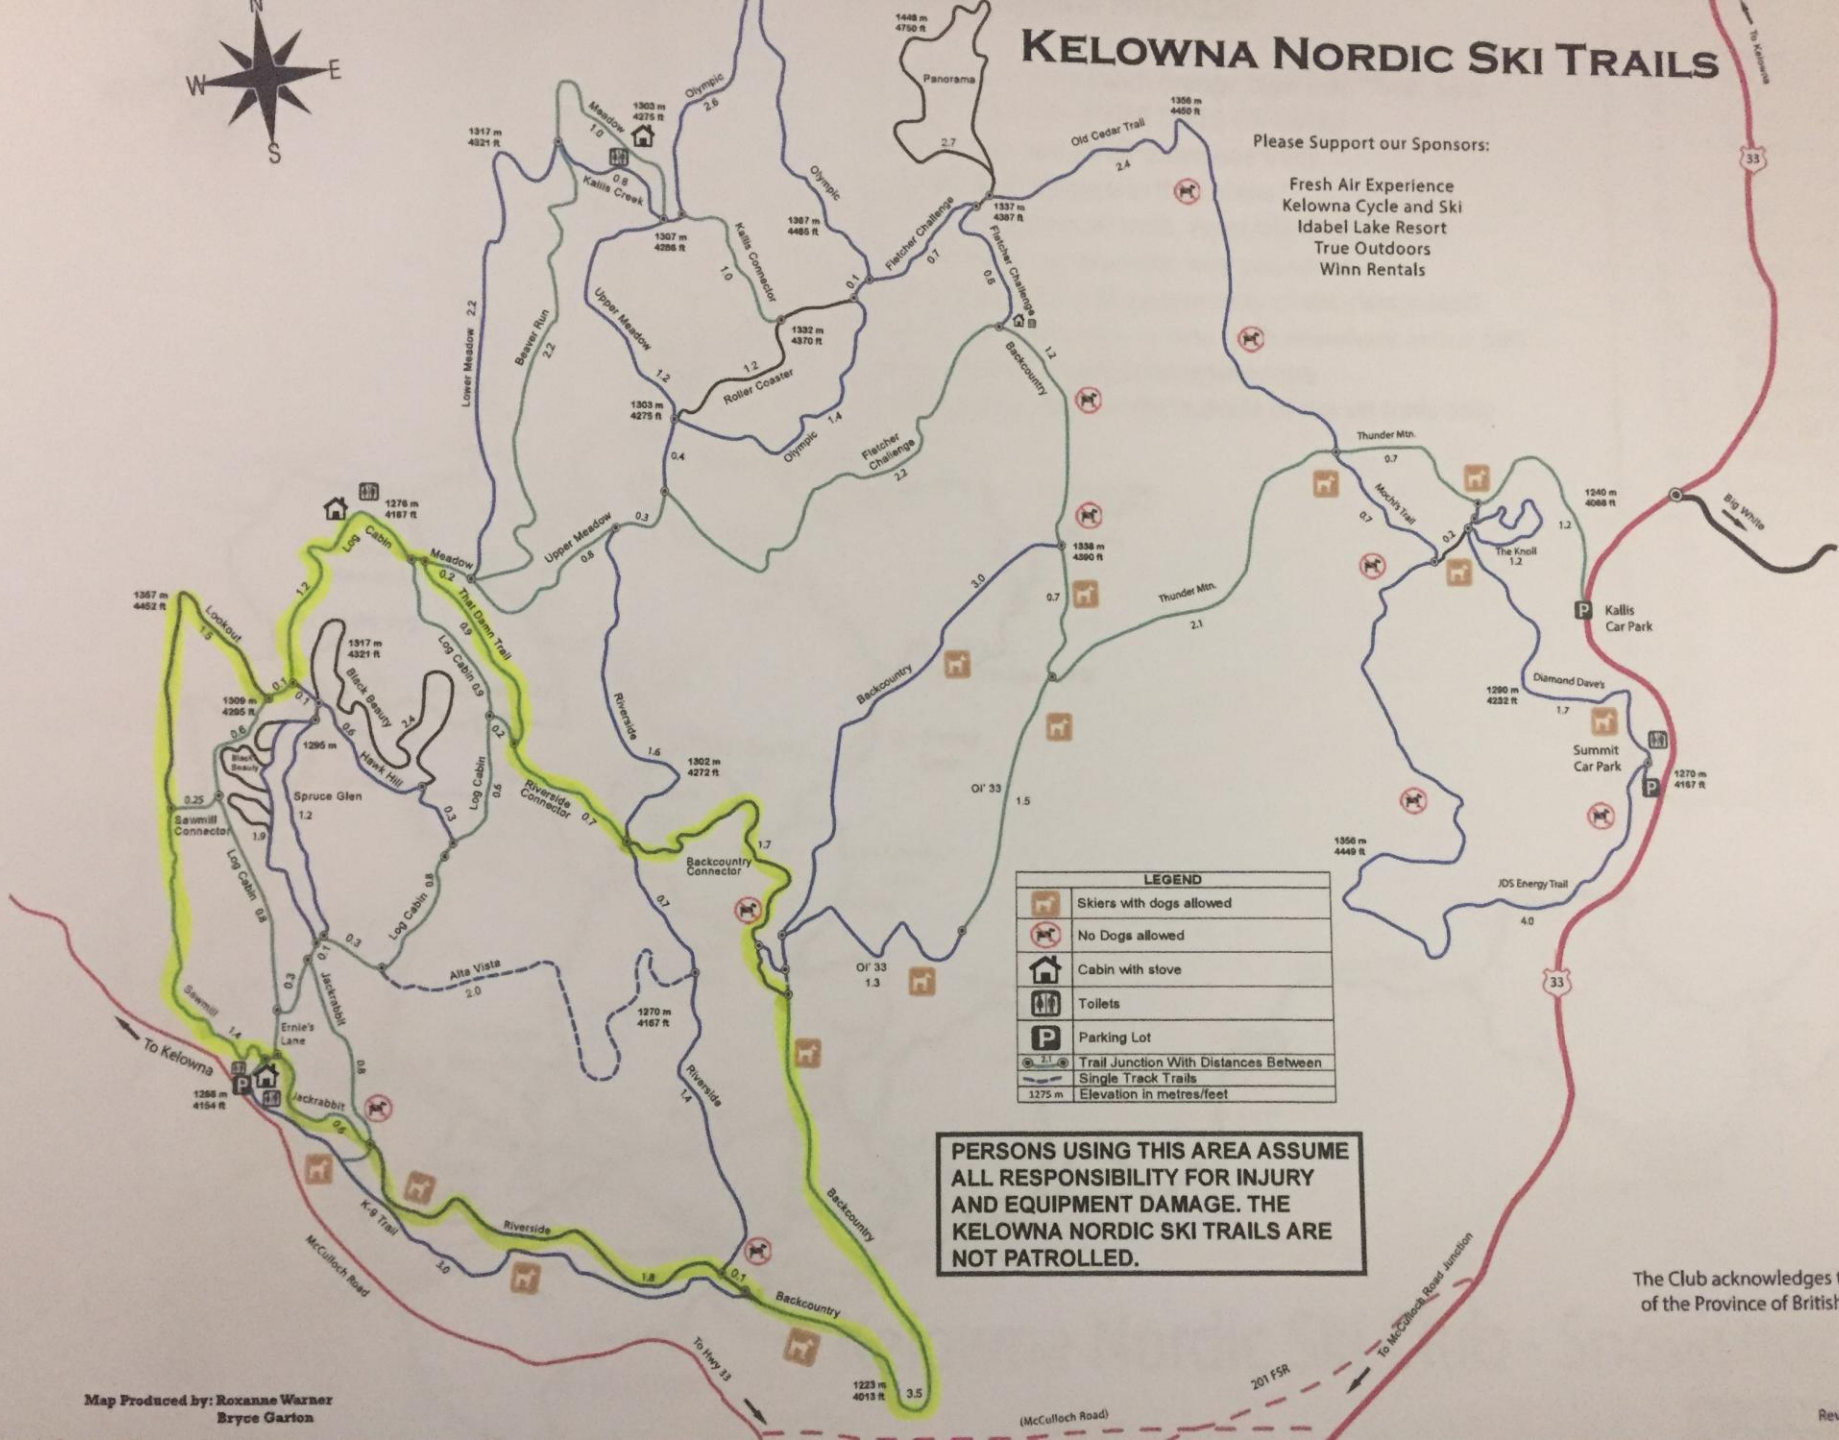

# KELOWNA NORDIC SKI TRAILS

Please Support our Sponsors:

Fresh Air Experience  
Kelowna Cycle and Ski  
Idabel Lake Resort  
True Outdoors  
Winn Rentals

LEGEND	
	Skiers with dogs allowed
	No Dogs allowed
	Cabin with stove
	Toilets
	Parking Lot
	Trail Junction With Distances Between
	Single Track Trails
	Elevation in metres/feet

**PERSONS USING THIS AREA ASSUME ALL RESPONSIBILITY FOR INJURY AND EQUIPMENT DAMAGE. THE KELOWNA NORDIC SKI TRAILS ARE NOT PATROLLED.**

The Club acknowledges the support of the Province of British Columbia