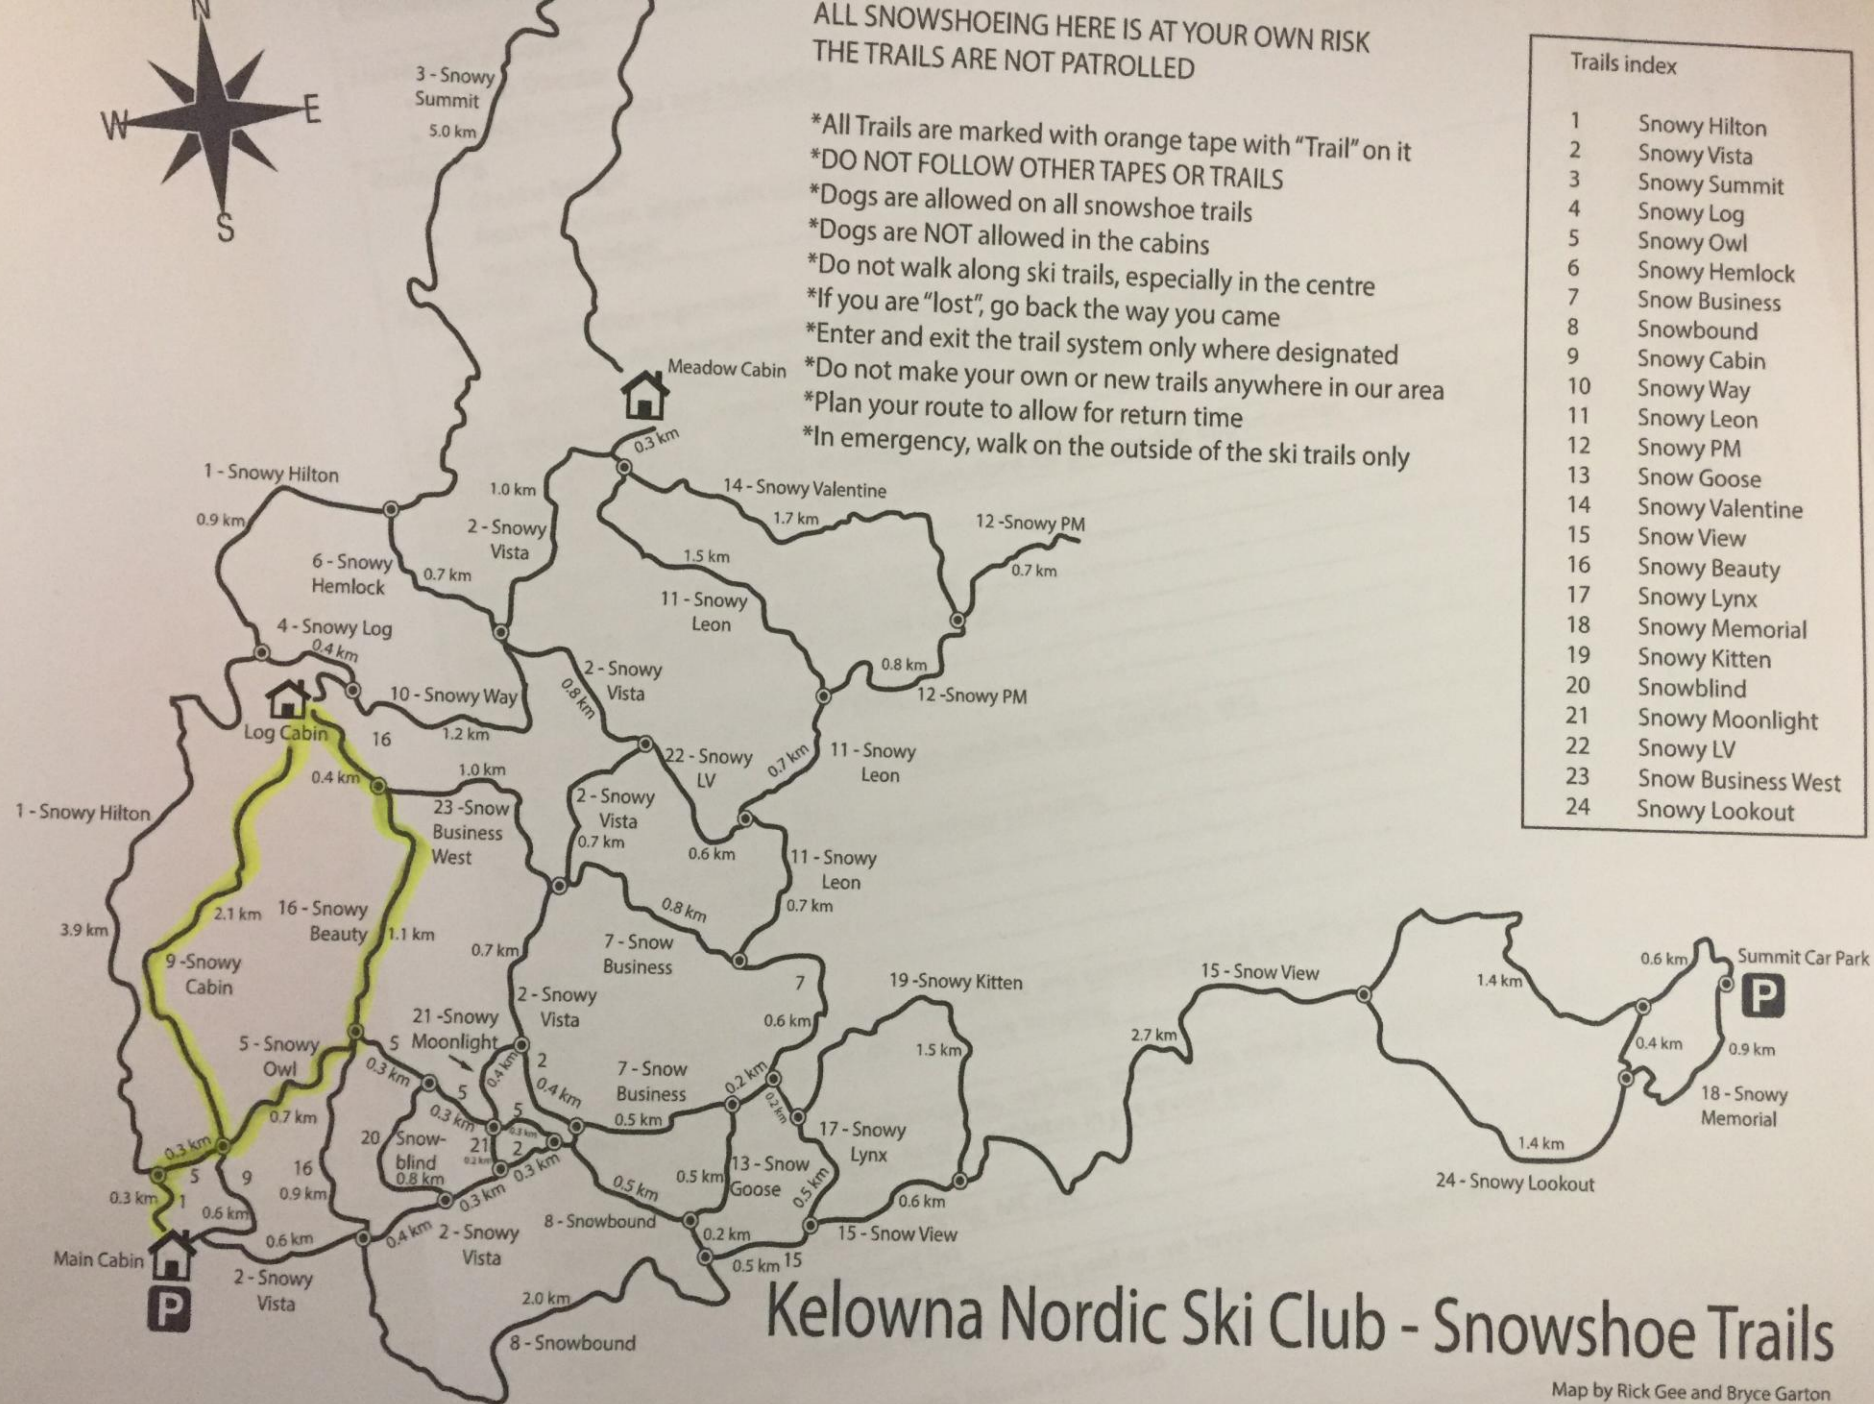

ALL SNOWSHOEING HERE IS AT YOUR OWN RISK
THE TRAILS ARE NOT PATROLLED

- *All Trails are marked with orange tape with "Trail" on it
- *DO NOT FOLLOW OTHER TAPES OR TRAILS
- *Dogs are allowed on all snowshoe trails
- *Dogs are NOT allowed in the cabins
- *Do not walk along ski trails, especially in the centre
- *If you are "lost", go back the way you came
- *Enter and exit the trail system only where designated
- *Do not make your own or new trails anywhere in our area
- *Plan your route to allow for return time
- *In emergency, walk on the outside of the ski trails only

Trails index	
1	Snowy Hilton
2	Snowy Vista
3	Snowy Summit
4	Snowy Log
5	Snowy Owl
6	Snowy Hemlock
7	Snow Business
8	Snowbound
9	Snowy Cabin
10	Snowy Way
11	Snowy Leon
12	Snowy PM
13	Snow Goose
14	Snowy Valentine
15	Snow View
16	Snowy Beauty
17	Snowy Lynx
18	Snowy Memorial
19	Snowy Kitten
20	Snowblind
21	Snowy Moonlight
22	Snowy LV
23	Snow Business West
24	Snowy Lookout

Kelowna Nordic Ski Club - Snowshoe Trails

Map by Rick Gee and Bryce Garton
Revision Date 01/18/2018